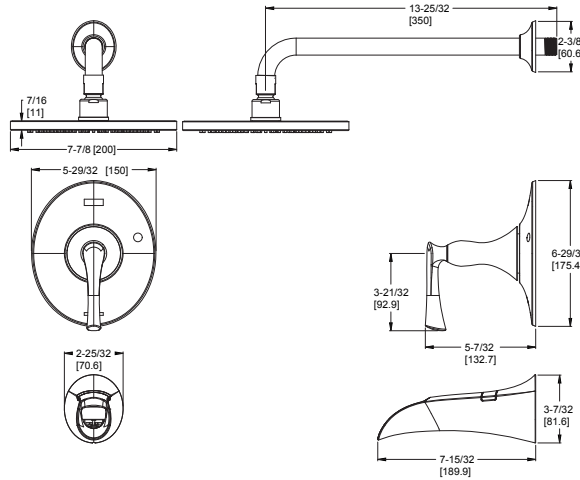

TECHNICAL INFO

Configuration:

- 1-Hole Installation

Features:

- Modern Trough Design
- Pforever Seal™ Ceramic Disc Valve
- Metal Lever Handles
- Brass Construction
- 8 GPM @ 60 PSI
- Hand Shower 1.8 GPM @ 80 PSI

Must Order ØX6-27ØR Free-Standing Rough-In Valve Separately.
Optional Concrete Mounting Bracket 931-145Ø Sold Separately.

Rhen™ - Pressure Balance Tub & Shower

Pressure Balance Tub & Shower Trim

MODEL	FINISH	LIST PRICE
LG89-8RHC	Polished Chrome	\$467
LG89-8RHK	Brushed Nickel	\$583
LG89-8RHB	Matte Black	\$621
LG89-8RHBG	Brushed Gold	\$665

TECHNICAL INFO

Features:

- SecurePfit™
- Metal Lever Handle
- Hot/Cold Indicator
- All Brass Raincan Showerhead
- IP Connection Only Tub Spout
- SecurePfit™ Wall Flange
- Showerhead 1.8 GPM @ 80 PSI
- Concealed Diverter Tub Spout