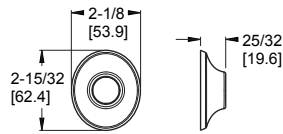

Shower Arm Flange	96Ø-343A	Polished Chrome	$23	Features: · All Metal Construction · Matches Rhen Style & Finishes
	96Ø-343J	Brushed Nickel	$18	
	96Ø-343B	Matte Black	$26	
	96Ø-343BG	Brushed Gold	$32