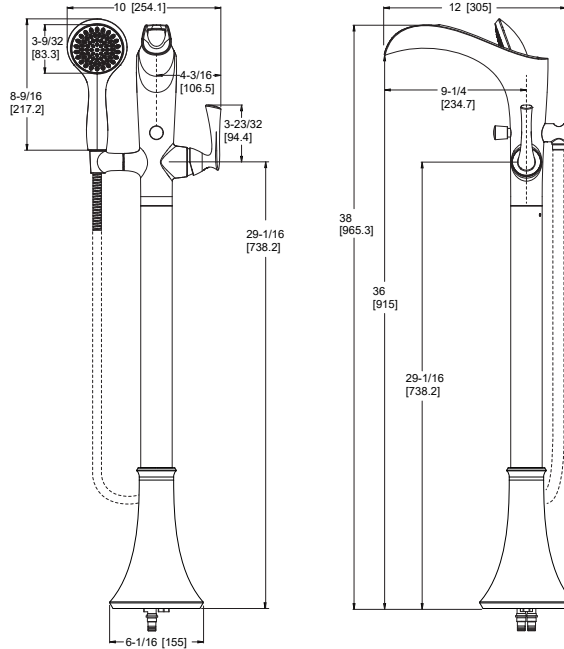

TECHNICAL INFO

Configuration:

- 1-Hole Installation

Features:

- Modern Trough Design
- Pforever Seal™ Ceramic Disc Valve
- Metal Lever Handles
- Brass Construction
- 8 GPM @ 60 PSI
- Hand Shower 1.8 GPM @ 80 PSI

TECHNICAL INFO

Features:

- SecurePfit™
- Metal Lever Handle
- Hot/Cold Indicator
- All Brass Raincan Showerhead
- IP Connection Only Tub Spout
- SecurePfit™ Wall Flange
- Showerhead 1.8 GPM @ 80 PSI
- Concealed Diverter Tub Spout