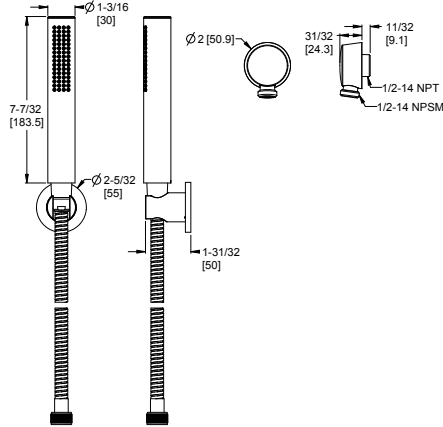

Rhen™ - Tub & Shower

4-Piece Hand Held Shower Kit

MODEL	FINISH	LIST PRICE
LG16-1NCC	Polished Chrome	$310
LG16-1NCK	Brushed Nickel	$387
LG16-1NCB	Matte Black	$413
LG16-1NCBG	Brushed Gold	$442

Features:

- 1.8 GPM @ 60 PSI
- 60" Metal Hose
- All Metal Construction
- Easy to Clean Nozzles
- Mounting Hardware Included
- Kit Includes: Hand Held, Hose, Drop Elbow & Hook

3-Piece Hand Held Shower Kit

MODEL	FINISH	LIST PRICE
LG16-2NCC	Polished Chrome	$292
LG16-2NCK	Brushed Nickel	$366
LG16-2NCB	Matte Black	$388
LG16-2NCBG	Brushed Gold	$416

Features:

- 1.8 GPM @ 60 PSI
- 60" Metal Hose
- All Metal Construction
- Easy to Clean Nozzles
- Mounting Hardware Included
- Kit Includes: Hand Held, Hose, and hand shower holder with integrated supply elbow