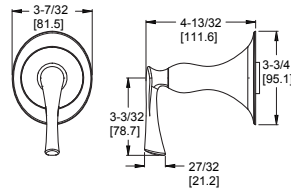

Must Order ØX8-31ØA or ØX8-34ØA Pressure Balance Rough-In Valve Separately. See Valve Section.

	MODEL	FINISH	LIST PRICE	TECHNICAL INFO
Diverter Trim 	Ø16-RH1C	Polished Chrome	$131	Features: · SecurePfit · Metal Lever Handle and Matching Flange
	Ø16-RH1K	Brushed Nickel	$164	
	Ø16-RH1B	Matte Black	$174	
	Ø16-RH1BG	Brushed Gold	$187