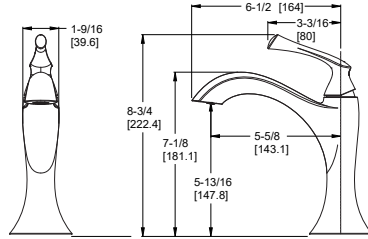

MODEL	FINISH	LIST PRICE
LG42-RH2C	Polished Chrome	$350
LG42-RH2K	Brushed Nickel	$438
LG42-RH2B	Matte Black	$467
LG42-RH2BG	Brushed Gold	$500

Configuration:

- 1 or 3-Hole Installation

Features:

- Pforever Seal™ Ceramic Disc Valve
- Metal Lever Handle
- Single Post Mounting Ring
- 3-Hole Deck Plate Sold Separately 961-232*
- All Metal Push and Seal
- 1.2 GPM @ 60 PSI