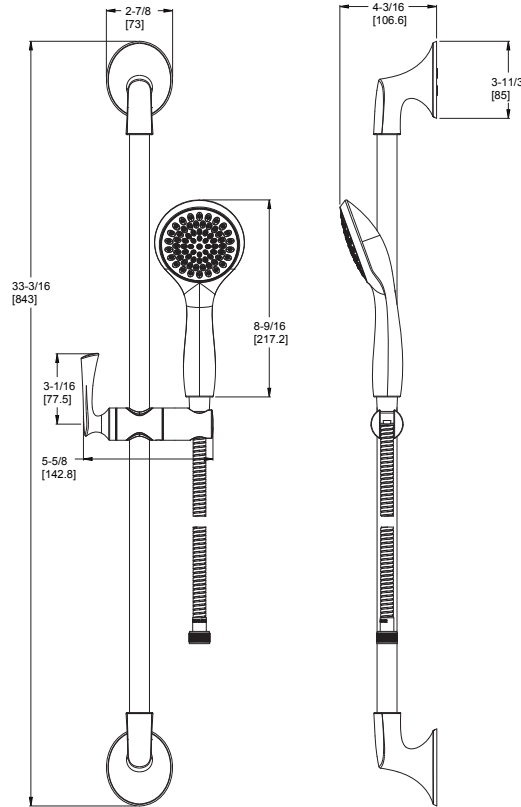

TECHNICAL INFO

Features:

- SecurePfit™
- Metal Lever Handle
- Hot/Cold Indicator
- All Brass Raincan Showerhead
- IP Connection Only Tub Spout
- SecurePfit™ Wall Flange
- Showerhead 1.8 GPM @ 80 PSI
- Concealed Diverter Tub Spout

Must Order ØX8-31ØA or ØX8-34ØA Pressure Balance Rough-In Valve Separately. See Valve Section.

	MODEL	FINISH	LIST PRICE	TECHNICAL INFO
Diverter Trim 	Ø16-RH1C	Polished Chrome	\$131	Features: · SecurePfit · Metal Lever Handle and Matching Flange
	Ø16-RH1K	Brushed Nickel	\$164	
	Ø16-RH1B	Matte Black	\$174	
	Ø16-RH1BG	Brushed Gold	\$187	

MODEL	FINISH	LIST PRICE
LG16-3RHC	Polished Chrome	\$402
LG16-3RHK	Brushed Nickel	\$503
LG16-3RHB	Matte Black	\$536
LG16-3RHBG	Brushed Gold	\$574

TECHNICAL INFO

Features:

- Complete Slide Bar Package with Hand Held Shower, Hose, Drop Elbow, and Slide Bar
- Self Cleaning Hand Held Showerhead
- 60" Metal Hose with Matching Finish
- Backflow Prevention
- Not to be Used as a Grab Bar
- Hand Shower 1.8 GPM @ 60 PSI