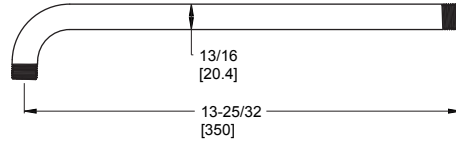

Rhen™ - Tub & Shower

	MODEL	FINISH	LIST PRICE	TECHNICAL INFO
Straight Shower Arm	973-1Ø3A	Polished Chrome	$75	Features: · Standard 1/2" Connections · Flange Not Included · All Metal Construction
	973-1Ø3J	Brushed Nickel	$94	
	973-1Ø3Y	Tuscan Bronze	$100	
	973-1Ø3BG	Brushed Gold	$107