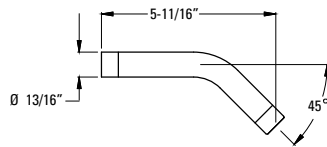

Curved Shower Arm	973-Ø3ØA	Polished Chrome	$30	Features: · Standard 1/2" Connections · Flange Not Included · All Metal Construction
	973-Ø3ØJ	Brushed Nickel	$38	
	973-Ø3ØY	Tuscan Bronze	$40	
	973-Ø3ØBG	Brushed Gold	$43