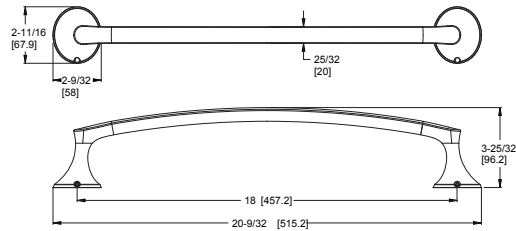

MODEL	FINISH	LIST PRICE	TECHNICAL INFO
18" Towel Bar	BTB-RH1C	Polished Chrome	$133	Configuration: · 2-Hole Installation Features: · Premium Metal Construction · Superior Mounting Posts · Concealed Screw Installation · Mounting Hardware Included
	BTB-RH1K	Brushed Nickel	$166	
	BTB-RH1B	Matte Black	$178	
	BTB-RH1BG	Brushed Gold	$191