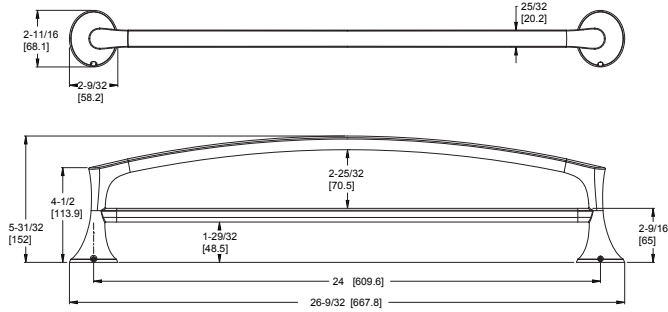

Rhen™ - Accessories

	MODEL	FINISH	LIST PRICE	TECHNICAL INFO
24" Double Towel Bar	BTB-RH2C	Polished Chrome	$160	Configuration: · 2-Hole Installation Features: · Premium Metal Construction · Superior Mounting Posts · Concealed Screw Installation · Mounting Hardware Included
	BTB-RH2K	Brushed Nickel	$199	
	BTB-RH2B	Matte Black	$212	
	BTB-RH2BG	Brushed Gold	$228