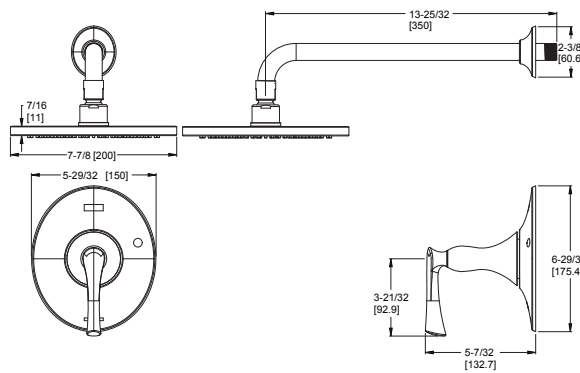

TECHNICAL INFO

Features:

- SecurePfit™
- Metal Lever Handle
- Hot/Cold Indicator
- All Brass Raincan Showerhead
- IP Connection Only Tub Spout
- SecurePfit™ Wall Flange
- Showerhead 1.8 GPM @ 80 PSI
- Concealed Diverter Tub Spout

Must Order ØX8-31ØA or ØX8-34ØA Pressure Balance Rough-In Valve Separately. See Valve Section.

Pressure Balance Shower Trim

LG89-7RHC	Polished Chrome	\$371
LG89-7RHK	Brushed Nickel	\$464
LG89-7RHB	Matte Black	\$493
LG89-7RHBG	Brushed Gold	\$529

TECHNICAL INFO

Features:

- SecurePfit™
- Metal Lever Handle
- Hot/Cold Indicator
- All Brass Raincan Showerhead
- SecurePfit™ Wall Flange
- Showerhead 1.8 GPM @ 80 PSI

Must Order ØX8-31ØA or ØX8-34ØA Pressure Balance Rough-In Valve Separately. See Valve Section.