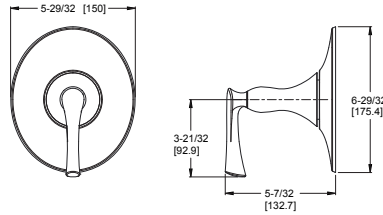

Rhen™ - Pressure Balance Tub & Shower

	MODEL	FINISH	LIST PRICE	TECHNICAL INFO
Pressure Balance Valve Trim 	R89-1RHC	Polished Chrome	$207	Features: · SecurePfit™ · Metal Lever Handle · Hot/Cold Indicator · SecurePfit™ Wall Flange
	R89-1RHK	Brushed Nickel	$261	
	R89-1RHB	Matte Black	$276	
	R89-1RHBG	Brushed Gold	$297