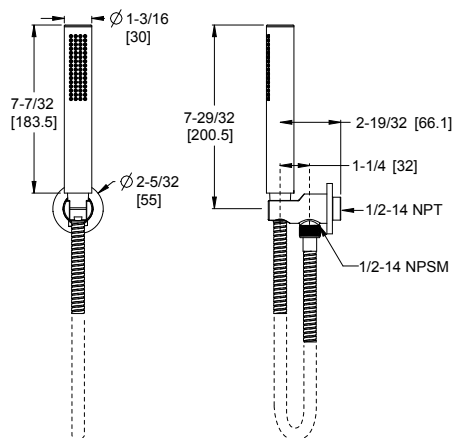

- 1.8 GPM @ 60 PSI
- 60" Metal Hose
- All Metal Construction
- Easy to Clean Nozzles
- Mounting Hardware Included
- Kit Includes: Hand Held, Hose, Drop Elbow & Hook

3-Piece Hand Held Shower Kit

MODEL	FINISH	LIST PRICE
LG16-2NCC	Polished Chrome	\$292
LG16-2NCK	Brushed Nickel	\$366
LG16-2NCB	Matte Black	\$388
LG16-2NCBG	Brushed Gold	\$416