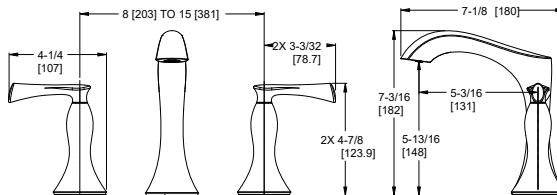

- 1 or 3-Hole Installation

Features:

- Pforever Seal™ Ceramic Disc Valve
- Metal Lever Handle
- Single Post Mounting Ring
- 3-Hole Deck Plate Sold Separately 961-232*
- All Metal Push and Seal
- 1.2 GPM @ 60 PSI

8" Widespread Lavatory

LG49-RH3C	Polished Chrome	\$440
LG49-RH3K	Brushed Nickel	\$550
LG49-RH3B	Matte Black	\$587
LG49-RH3BG	Brushed Gold	\$629

Configuration:

- 3-Hole Installation

Features:

- Pforever Seal™ Ceramic Disc Valve
- Metal Lever Handles
- All Metal Push and Seal™
- Order 971-Ø26Ø to Increase Max. Install Depth to 3"
- 1.2 GPM @ 60 PSI