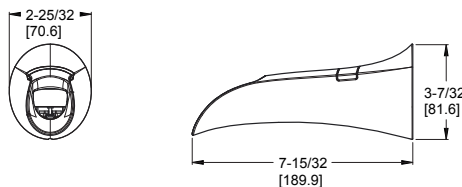

Diverter Tub Spout	92Ø-2Ø9A	Polished Chrome	$125	Features: · All Metal Construction · IP & Quick Connect Diverter Spout
	92Ø-2Ø9J	Brushed Nickel	$104	
	92Ø-2Ø9B	Matte Black	$148	
	92Ø-2Ø9BG	Brushed Gold	$173